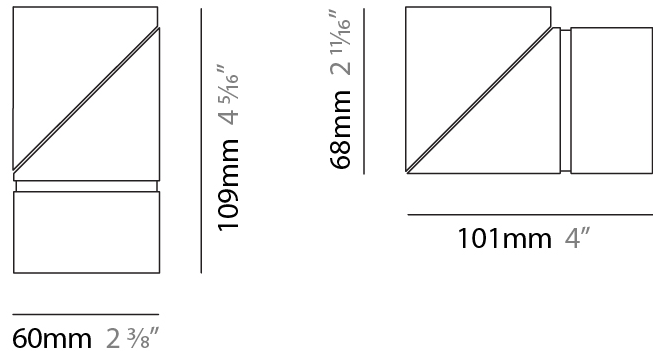

PROJECT	
TYPE	
SPECIFIER	
QUANTITY	
DATE	

BOB RECESSED

A7200006-

base number	Color Temperature	Finish Options	Lens Options

1. To build a product code in our configurator select the specify button on the base model # product page
2. To build a manual product code on this datasheet choose from the options listed below in blue font and add the suffix to the base model #

GENERAL

Series: Bob
Brand: Letroh
Division: Architectural
Mounting Type: Recessed
Mounting Location: Ceiling
Subcategory: Semi-Flush

PHYSICAL

Shape: Cylinder
Diameter (mm): 60
Diameter (in): 2 ³/₈
Length (mm): 109
Length (in): 4 ⁵/₁₆
Light Distribution: Adjustable / Downlight
Weight (kg): 0.60
Weight (lbs): 1.32
Fixture Finish: WHI / BLK
Fixture Material: Aluminum
Cut-out Measurements: 35mm/1 3/8"

ELECTRICAL

Lamp Type: LED
Input Wattage (W): 13.5
Total Output Wattage (W): 12.1
Dimming: Tri-Mode (Non-Dimming and Phase Dimming (120Vac only) and 0-10V Dimming)
Driver Included: Yes
Driver Location: Remote
Driver Type: Constant Current - Universal
Driver Class: Class 2
Input Voltage (V): 120 - 277
Constant Current (MA): 350

LED

Color Temperature (°K): 2700 / 3000
Max. Delivered Lumen (lm): 1100 / 1500
CRI: >90 CRI
Lamp Life (hrs): 50000

OPTICAL

Optic°: 30 / 40 / 60 / OV / RT / WW
Adjustability: Rotational 360°; Tilt 90°

RATINGS AND CERTIFICATIONS

Certified By: Certified for North American Standards
IP rating: IP20